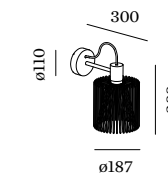

1.8 WIRO

☐ T30 max. 25W | E27
220-240VAC | 50-60Hz
aluminium | steel powder coated
steel varnished

⊕ IP20 1.95kg

	CODE
	3345E0V0
	3345E0B0

OPTIONAL

T30-225 5.4W | E27 | phase-cut dim

	CODE
2200K | 428lm	9003E129
2700K | 506lm	9003E136

more lamps and specs on page 732