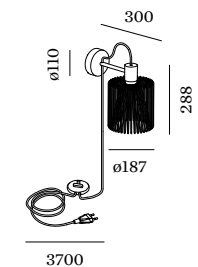

more lamps and specs on page 732

1.0 CONE PLUG

☐ T30 max. 25W | E27 | dimmable
220-240VAC | 50-60Hz
aluminium | steel powder coated
steel varnished
cable plug with dimmer switch

⊕ IP20 2.15kg

	CODE
	3343E0V0
	3343E0B0

⊕ IP20 1.95kg

	CODE
	3345E0V0
	3345E0B0

OPTIONAL

T30-225 5.4W | E27 | phase-cut dim

	CODE
2200K 428lm	9003E129
2700K 506lm	9003E136

more lamps and specs on page 732

1.8 WIRO PLUG

☐ T30 max. 25W | E27 | dimmable
220-240VAC | 50-60Hz
aluminium | steel powder coated
steel varnished
cable plug with dimmer switch

⊕ IP20 2.25kg

	CODE
	3346E0V0
	3346E0B0

OPTIONAL

T30-225 5.4W | E27 | phase-cut dim

	CODE
2200K 428lm	9003E129
2700K 506lm	9003E136

more lamps and specs on page 732

cable plug with dimmer switch

rust
V