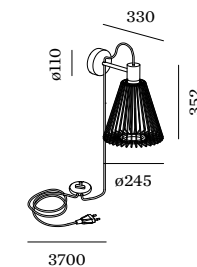

1.0 CONE

☐ T30 max. 25W | E27
220-240VAC | 50-60Hz
aluminium | steel powder coated
steel varnished

⊕ IP20 1.85kg

	CODE
	3341E0V0
	3341E0B0

OPTIONAL

T30-225 5.4W | E27 | phase-cut dim

	CODE
2200K 428lm	9003E129
2700K 506lm	9003E136

more lamps and specs on page 732

1.0 CONE PLUG

☐ T30 max. 25W | E27 | dimmable
220-240VAC | 50-60Hz
aluminium | steel powder coated
steel varnished
cable plug with dimmer switch

⊕ IP20 2.15kg

	CODE
	3343E0V0
	3343E0B0

⊕ IP20 1.95kg

	CODE
	3345E0V0
	3345E0B0

OPTIONAL

T30-225 5.4W | E27 | phase-cut dim

	CODE
2200K 428lm	9003E129
2700K 506lm	9003E136

more lamps and specs on page 732

1.8 WIRO PLUG

☐ T30 max. 25W | E27 | dimmable
220-240VAC | 50-60Hz
aluminium | steel powder coated
steel varnished
cable plug with dimmer switch

⊕ IP20 2.25kg

	CODE
	3346E0V0
	3346E0B0

OPTIONAL

T30-225 5.4W | E27 | phase-cut dim

	CODE
2200K 428lm	9003E129
2700K 506lm	9003E136

more lamps and specs on page 732

cable plug with dimmer switch

rust
V